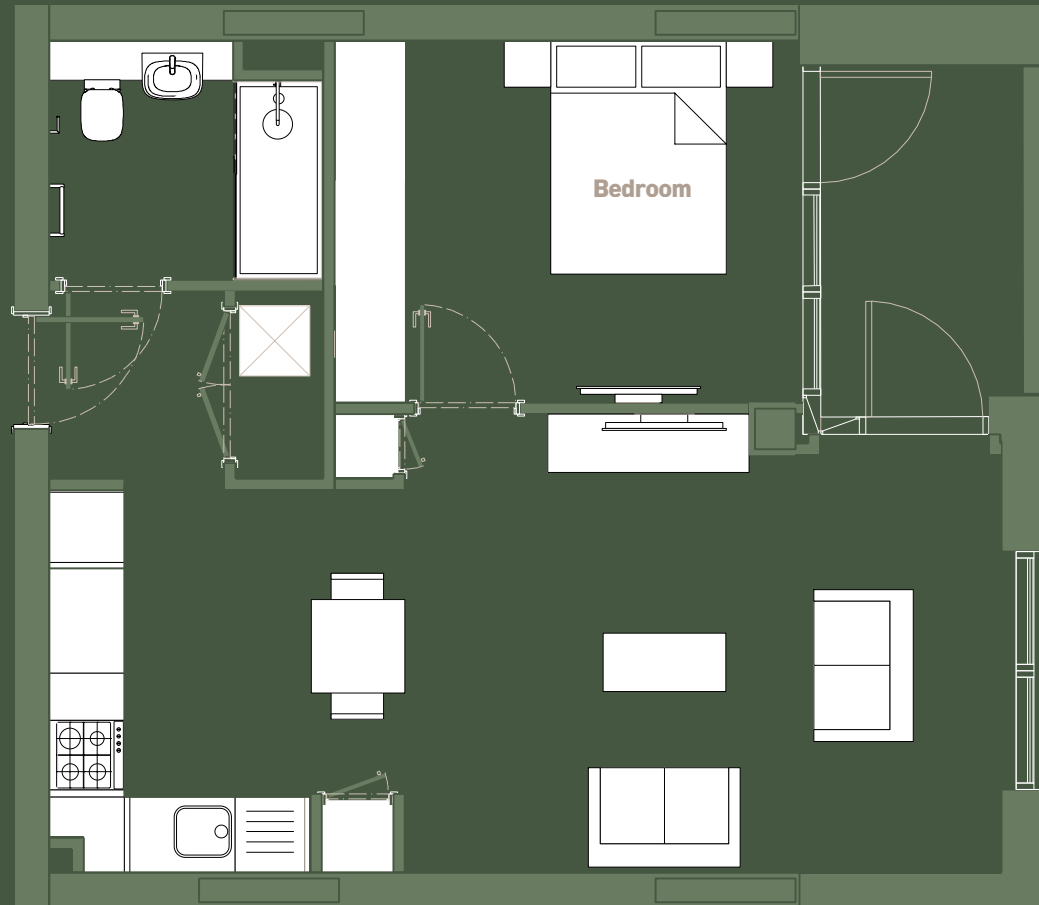

THE MERCHANT

1 bed apartment

Area: 62m²

0 1 2 3 4 5M

THE MERCHANT

Small 1 bed apartment

Area: 40m²

0 1 2 3 4 5M

THE MERCHANT

1 bed apartment

Area: 57m²

0 1 2 3 4 5M

THE MERCHANT

1 bed apartment

Area: 52m²

0 1 2 3 4 5M