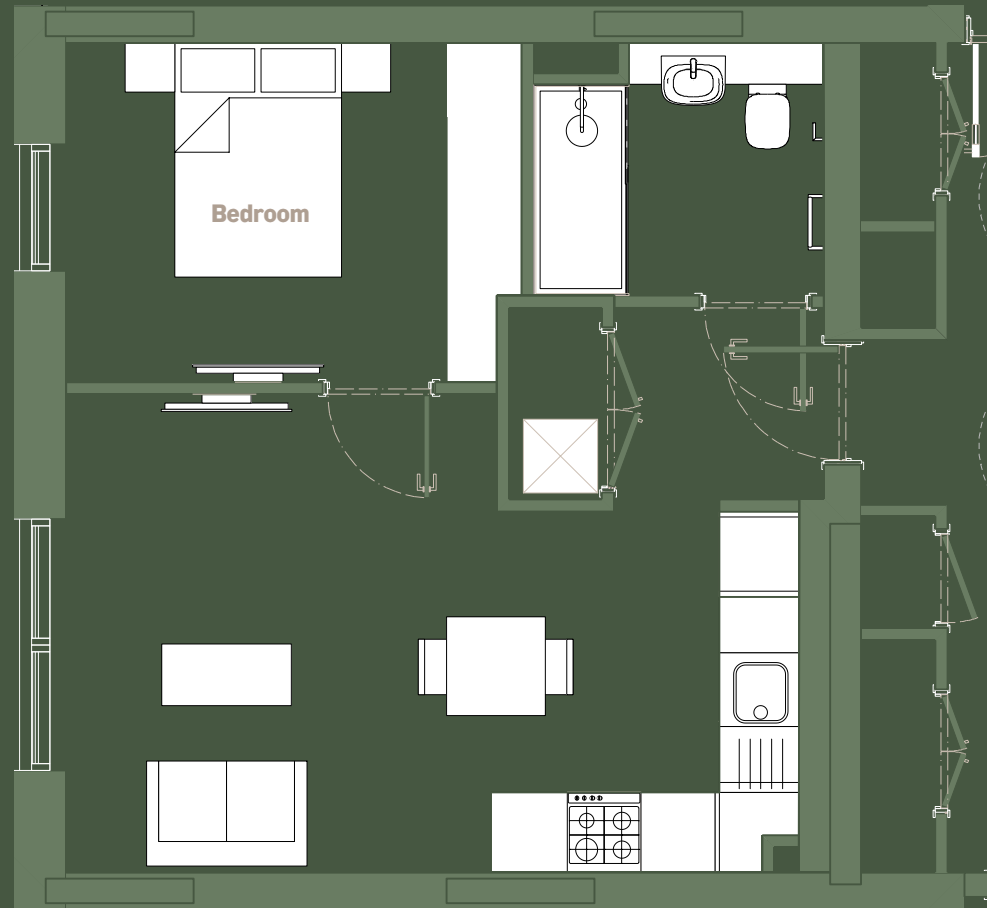

THE MERCHANT

1 bed apartment

Area: 62m²

0 1 2 3 4 5M

THE MERCHANT

Small 1 bed apartment

Area: 40m²

0 1 2 3 4 5M

THE MERCHANT

1 bed apartment

Area: 57m²

0 1 2 3 4 5M

THE MERCHANT

1 bed apartment

Area: 52m²

0 1 2 3 4 5M